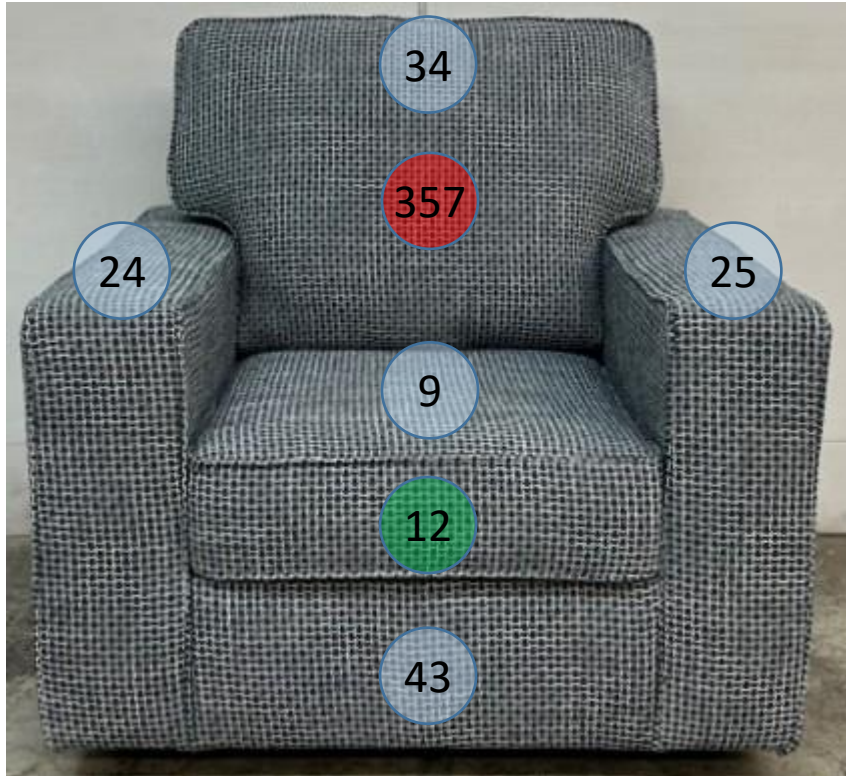

A3000652

Call Out	Description
●	Blown Fiber
●	Cushion Chaise Pad - top Pad
●	Cushion Foam
●	KD Component
●	Cover

Signature
DESIGN
BY **ASHLEY**®

Signature
DESIGN
BY **ASHLEY**®