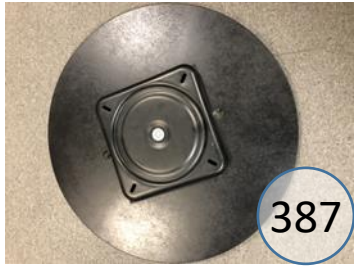

A3000652

Call Out	Description
●	Blown Fiber
●	Cushion Chaise Pad - top Pad
●	Cushion Foam
●	KD Component
●	Cover

Signature
DESIGN
BY **ASHLEY**®

Signature
DESIGN
BY **ASHLEY**®